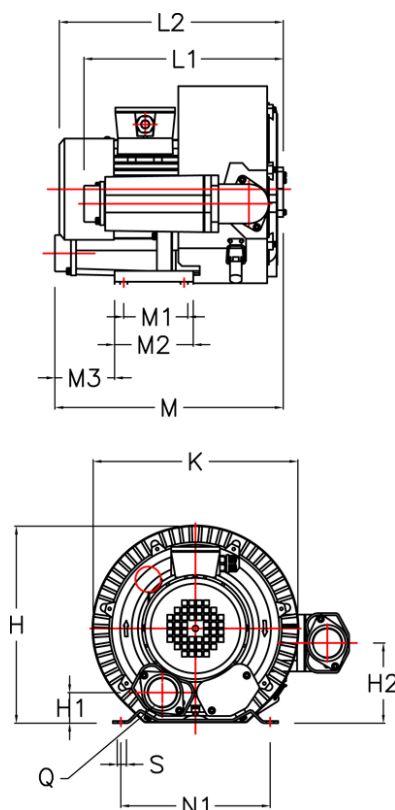

# Data Sheet

Article number: 2761230807511

Description: KLEEblower KB2308 0,75/0,85 kW  
3x230/400V 50/60Hz double stage

## Measures

H = 272	M2	= 108
H1 = 42	M3	= 95
H2 = 110	N1	= 205
K = 283	Noise level dB 50/60Hz	= 60/66
L1 = 274	Q	= 2-PF 1 1/4" (NPT 1 1/4")
L2 = 308	S	= 4 x Ø10
M = 314		
M1 = 83		